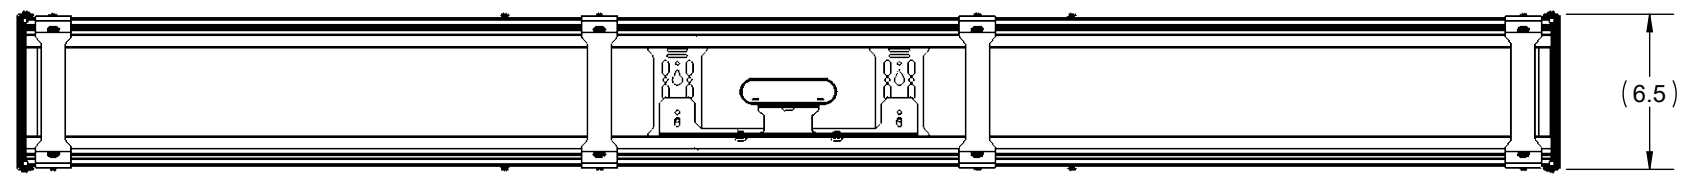

REVISIONS			
REV.	DESCRIPTION	DATE	APPROVED
A-01	INITIAL RELEASE	12/16/2020	GKo

NOTES - UNLESS OTHERWISE SPECIFIED -

1. DIMENSIONS MARKED WITH A
- SYMBOL MUST BE INCLUDED IN INSPECTION PLAN
2. ANY UNSPECIFIED DIMENSION REFER TO MEAN 3D DATA

SIZE **B** *DWG. NO.* 1000184

SCALE: 1:10 DO NOT SCALE SHEET 2 OF 2