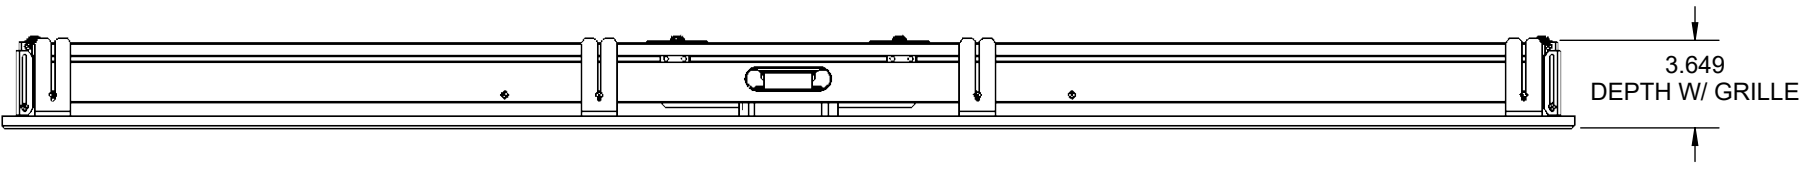

REVISIONS			
REV.	DESCRIPTION	DATE	APPROVED
A-01	INITIAL RELEASE	12/16/2020	GKo

NOTES - UNLESS OTHERWISE SPECIFIED -

1. DIMENSIONS MARKED WITH A
2. SYMBOL MUST BE INCLUDED IN INSPECTION PLAN
2. ANY UNSPECIFIED DIMENSION REFER TO MEAN 3D DATA

<i>DRAWN</i>	JHa	12/10/2020
<i>CHECKED</i>		
<i>ENG APPR.</i>	GKo	12/16/2020

Leon® 1 (888) 213-5015 | WWW.LEONSPEAKERS.COM

<i>DESCRIPTION</i>	
MKTG DWG, TcFIT-U-OS FOR LOGITECH BRIO	
<i>DIMENSIONS ARE IN INCHES [millimeters]</i>	

PROPRIETARY AND CONFIDENTIAL Leon Hand-Crafted Speakers, Inc ©2020, All rights reserved THE INFORMATION CONTAINED IN THIS DRAWING IS THE SOLE PROPERTY OF Leon Hand-Crafted Speakers, Inc. ANY REPRODUCTION IN PART OR AS A WHOLE WITHOUT THE WRITTEN PERMISSION OF Leon Hand-Crafted Speakers, Inc IS PROHIBITED.		SIZE B	DWG. NO. 1000184	SCALE: 1:8	DO NOT SCALE	SHEET 1 OF 2